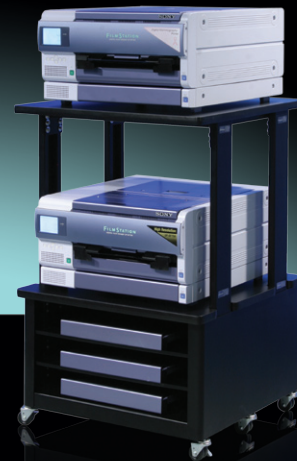

# Put your imaging center on wheels.

The convenient roller carts make it easy to transport the FilmStation Imager, extra trays and media from room to room. The cart is available in three configurations:

- 1) Vertical installation of the FilmStation Imager
- 2) Horizontal installation of the FilmStation Imager
- 3) Dual installation of two imagers in the horizontal position

Each cart houses four compartments that can be used to store media packs, starter kits or extra film trays.

**FSCART/V**  
Vertical Roller Cart

**FSCART/H**  
Horizontal Roller Cart

**FSCART/DUAL**  
Dual Horizontal Roller Cart

## Have extra film trays on standby.

**UPDF750/UTRAY**

**UPDF750/LTRAY**

Extra film trays are available for the FilmStation UP-DF750 Dry Film Mammography Imager that expand it from two to six trays for all film sizes, including 8" x 10", 10" x 12", 11" x 14" and 14" x 17". With extra storage trays loaded and ready to go on the roller cart, you can swap out empty film trays in just minutes, saving valuable time.